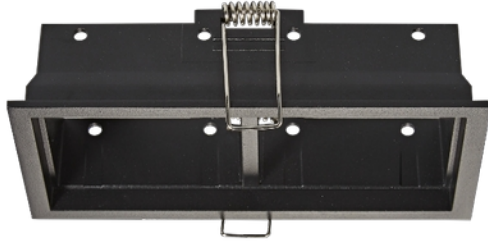

PRODUCT DATA SHEET
Rise L Double Mounting kit BK
Art.no: 11090-2-2

Lighting Solutions

Rise L Double Mounting kit BK

CE

Double mounting kit for Rise L.

MATERIALS AND SURFACES	
Color	Black
Housing Material	Polycarbonate