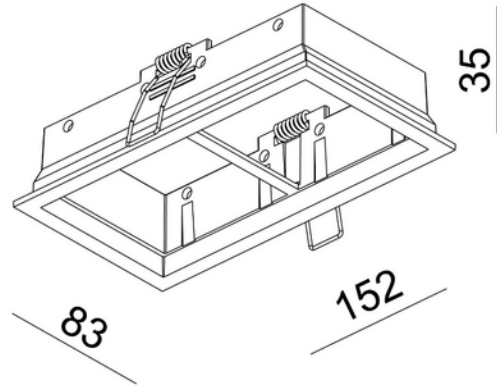

PRODUCT DATA SHEET
Rise L Double Mounting kit BK
Art.no: 11090-2-2

Lighting Solutions

Rise L Double Mounting kit BK

CE

Double mounting kit for Rise L.

MATERIALS AND SURFACES	
Color	Black
Housing Material	Polycarbonate