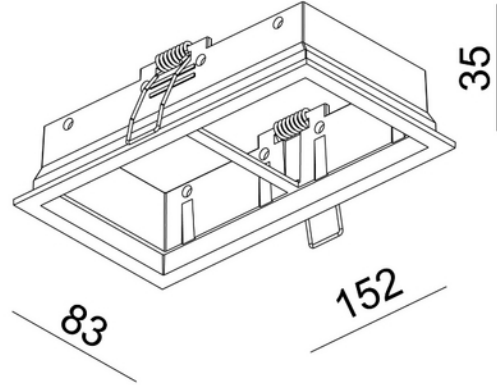

PRODUCT DATA SHEET

Rise L Double Mounting kit WH

Art.no: 11090-2-3

Lighting Solutions

Rise L Double Mounting kit WH

Double mounting kit for Rise L.

MATERIALS AND SURFACES	
Color	White
Housing Material	Polycarbonate