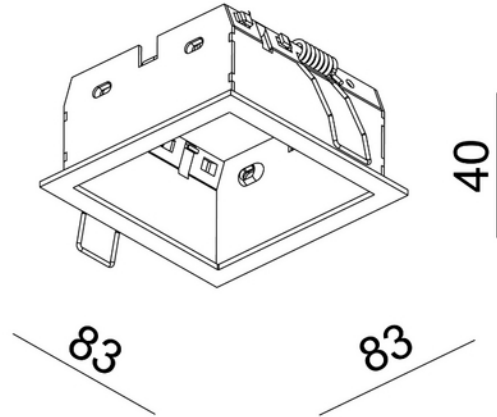

PRODUCT DATA SHEET
Rise L Mounting kit BK
Art.no: 11090-2

Lighting Solutions

Rise L Mounting kit BK

Single mounting kit for Rise L.

TECHNICAL DATA	
Outdoor	No
Type (accessories)	Mounting acc.

DIMENSIONS	
Length (product) (mm)	83.0
Width (product) (mm)	83.0
Height (product) (mm)	40.0

MATERIALS AND SURFACES	
Color	Black
Housing Material	Polycarbonate

ENERGY AND CERTIFICATIONS	
CE mark	Yes

PRODUCT DATA SHEET
Rise L Mounting kit BK
Art.no: 11090-2

Lighting Solutions