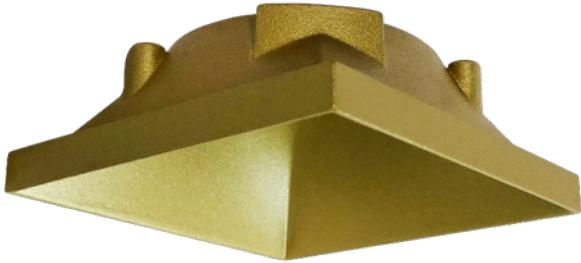

PRODUCT DATA SHEET

Rise L Front Ring Gold

Art.no: 11094-6

Lighting Solutions

Rise L Front Ring Gold

CE

Gold front ring for Rise L

DIMENSIONS	
Length (product) (mm)	67.0
Width (product) (mm)	67.0
Height (product) (mm)	24.0

MATERIALS AND SURFACES	
Color	Gold

ENERGY AND CERTIFICATIONS	
CE mark	Yes