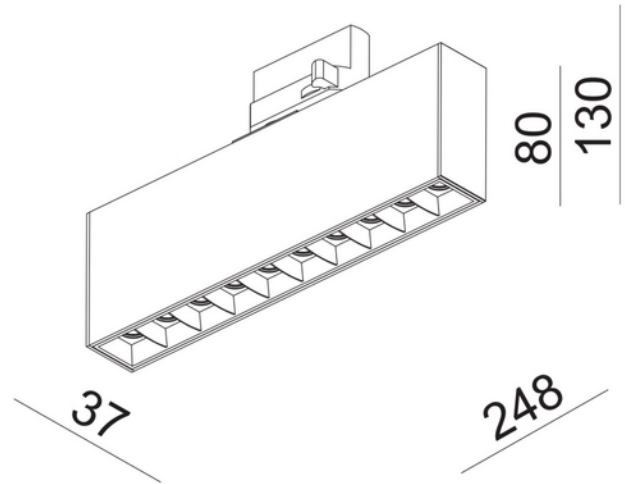

**PRODUCT DATA SHEET**

Cold 10 Track 2200lm 930 36° 20W WH w/BK Front ring 3-cir On

Art.no: 1110-30-3

*Lighting Solutions*

Cold 10 Track 2200lm 930 36° 20W WH w/BK Front ring 3-cir On

| ELECTRICAL DATA | |
|---------------------------|-----------|
| Protection Class (system) | 2 |
| Dimming (system) | None |
| Voltage (system) [V] | 230V 50Hz |

**PRODUCT DATA SHEET**

Cold 10 Track 2200lm 930 36° 20W WH w/BK Front ring 3-cir On
Art.no: 1110-30-3

Lighting Solutions

| PHOTOMETRIC DATA | |
|-------------------|-----------------|
| Color Code | 930 |
| Lightsource Type | LED (built in) |
| Socket / Cap-Base | N/A |
| Lens (Diffuser) | None |
| Lifetime (h) | L80B10: 100 000 |