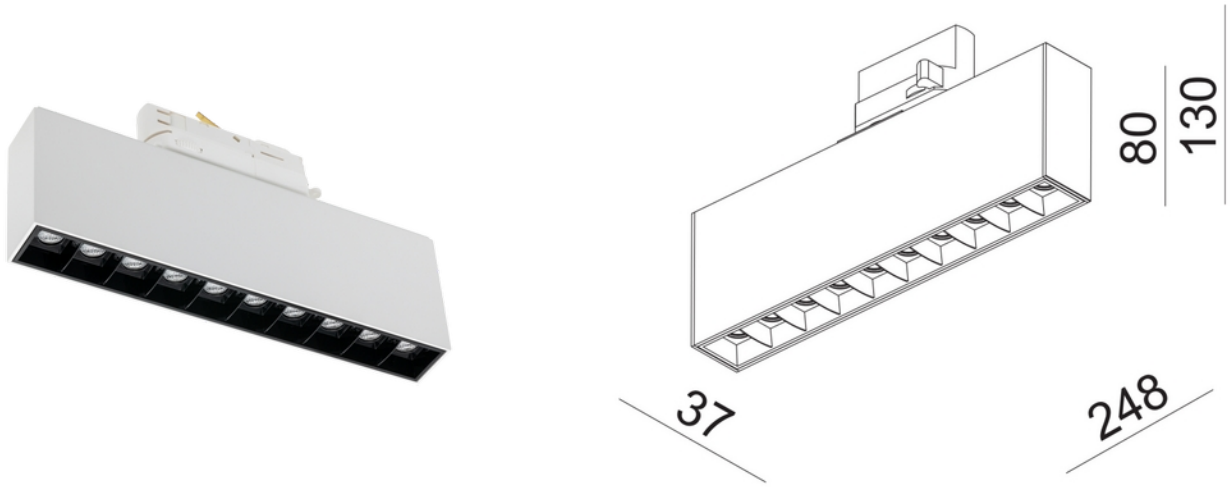

PRODUCT DATA SHEET

Cold 10 Track 2200lm 930 36° 20W WH/BK Front ring 3-cir DALI
Art.no: 1110-30-3-ddd

Lighting Solutions

Cold 10 Track 2200lm 930 36° 20W WH/BK Front ring 3-cir DALI

ELECTRICAL DATA	
Protection Class (system)	2
Dimming (system)	DALI
Voltage (system) [V]	230V 50Hz

TECHNICAL DATA	
IP (system)	IP20
Outdoor	No

PHOTOMETRIC DATA	
CRI / Ra (>=)	90
CCT (Color Temperature) (K)	3000

**PRODUCT DATA SHEET**

Cold 10 Track 2200lm 930 36° 20W WH/BK Front ring 3-cir DALI
Art.no: 1110-30-3-ddd

Lighting Solutions

PHOTOMETRIC DATA	
Color Code	930
Lightsource Type	LED (built in)
Socket / Cap-Base	N/A
Lens (Diffuser)	None
Lifetime (h)	L80B10: 100 000

MATERIALS AND SURFACES	
Color	White

INSTALLATION AND CONNECTION	
Connection (system)	Track 3-Circuit+dim