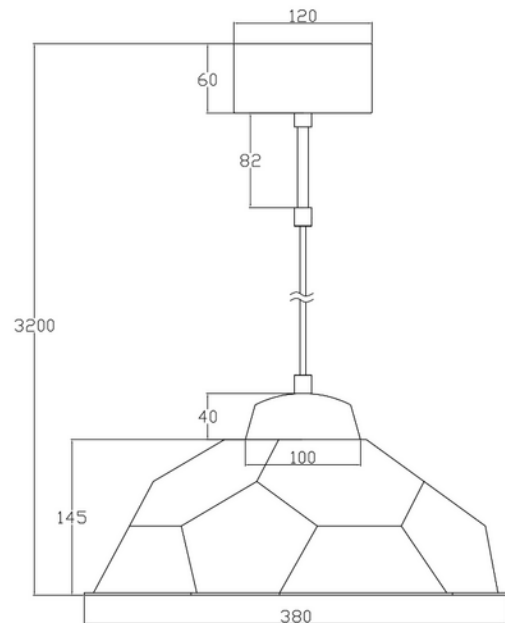

**PRODUCT DATA SHEET**

Rdivi Pendant E27 Max 40W Ø460mm Natural 3m cable

Art.no: 114001-17

*Lighting Solutions*

## Rdivi Pendant E27 Max 40W Ø460mm Natural 3m cable

ELECTRICAL DATA	
Protection Class (system)	2
Dimming (system)	Light bulb dependent
Voltage (system) [V]	230V 50Hz

TECHNICAL DATA	
IP (system)	IP20
Outdoor	No

PHOTOMETRIC DATA	
Lightsource Type	Lightsource not included
Socket / Cap-Base	E27

**PRODUCT DATA SHEET**

Rdivi Pendant E27 Max 40W Ø460mm Natural 3m cable  
Art.no: 114001-17

*Lighting Solutions*

DIMENSIONS	
Width (product) (mm)	380.0
Height (product) (mm)	145.0
Weight (product) (kg)	0.8