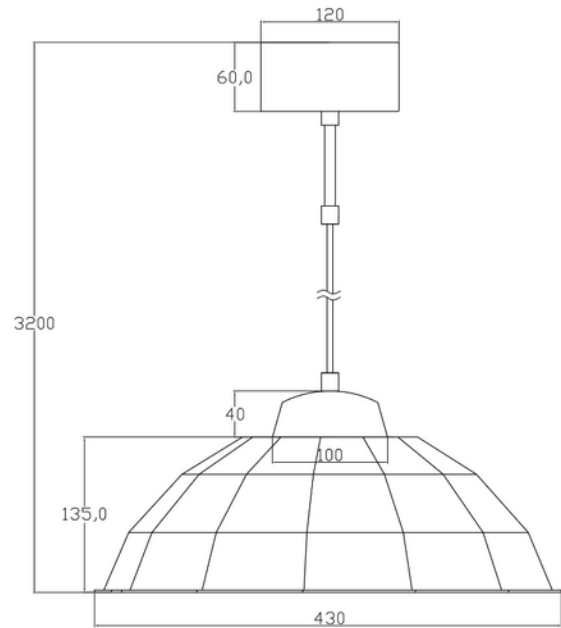

**PRODUCT DATA SHEET**

Redivi Pendant E27 Max 40W Ø400mm Natural 3m cable
Art.no: 114003-17

Lighting Solutions

Redivi Pendant E27 Max 40W Ø400mm Natural 3m cable

ELECTRICAL DATA	
Protection Class (system)	2
Dimming (system)	Light bulb dependent
Voltage (system) [V]	230V 50Hz

TECHNICAL DATA	
IP (system)	IP20
Outdoor	No

PHOTOMETRIC DATA	
Lightsource Type	Lightsource not included
Socket / Cap-Base	E27

**PRODUCT DATA SHEET**

Redivi Pendant E27 Max 40W Ø400mm Natural 3m cable

Art.no: 114003-17

*Lighting Solutions*

DIMENSIONS	
Width (product) (mm)	430.0
Height (product) (mm)	135.0
Weight (product) (kg)	0.9

MATERIALS AND SURFACES	
Color	Natural

INSTALLATION AND CONNECTION	
Areas of use	Cafe, Cottage, Hotel, Residence
Mounting	Pendant