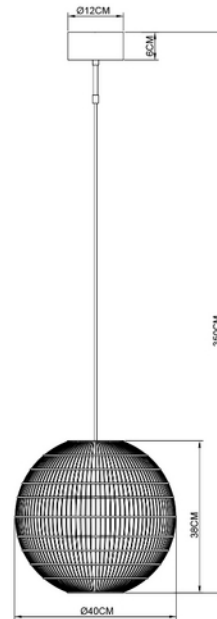

**PRODUCT DATA SHEET**

Alba Pendant E27 Max 40W Brass Ø400mm 3m cable  
Art.no: 118045-4

*Lighting Solutions*

## Alba Pendant E27 Max 40W Brass Ø400mm 3m cable

ELECTRICAL DATA	
Protection Class (system)	2
Dimming (system)	Light bulb dependent
Voltage (system) [V]	230V 50Hz

TECHNICAL DATA	
IP (system)	IP20
Outdoor	No

PHOTOMETRIC DATA	
Lightsource Type	Lightsource not included
Socket / Cap-Base	E27

**PRODUCT DATA SHEET**

Alba Pendant E27 Max 40W Brass Ø400mm 3m cable  
Art.no: 118045-4

*Lighting Solutions*

DIMENSIONS	
Width (product) (mm)	400.0
Height (product) (mm)	380.0
Weight (product) (kg)	3.08