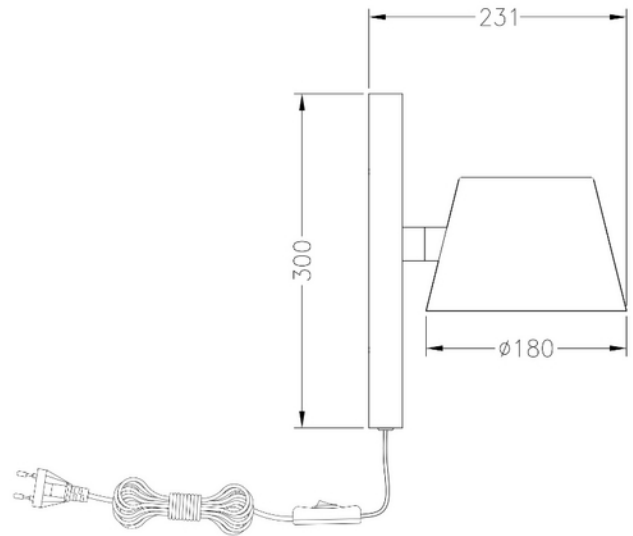

PRODUCT DATA SHEET
Polus Wall E27 Max 40W BK
Art.no: 119014-2

Lighting Solutions

Polus Wall E27 Max 40W BK

ELECTRICAL DATA	
Protection Class (system)	2
Dimming (system)	None
Voltage (system) [V]	230V 50Hz

TECHNICAL DATA	
IP (system)	IP20
Outdoor	No

PHOTOMETRIC DATA	
Lightsource Type	Lightsource not included
Socket / Cap-Base	E27

PRODUCT DATA SHEET
Polus Wall E27 Max 40W BK
Art.no: 119014-2

Lighting Solutions

DIMENSIONS	
Length (product) (mm)	230.0
Width (product) (mm)	180.0
Height (product) (mm)	300.0
Weight (product) (kg)	0.8

MATERIALS AND SURFACES	
Color	Black

INSTALLATION AND CONNECTION	
Areas of use	Cafe, Cottage, Hotel, Residence
Mounting	Wall
Connection (system)	Euro