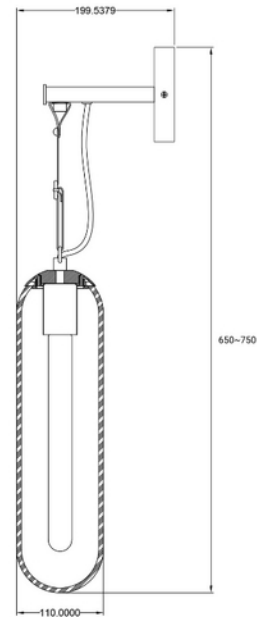

**PRODUCT DATA SHEET**

Tubus Wall E27 max 25W Smoked glass

Art.no: 119027-16

*Lighting Solutions*

## Tubus Wall E27 max 25W Smoked glass

Tubus wall mounted luminaire with smoked glass. Delivered with black canopy and leather strap. Light bulb are not included.

ELECTRICAL DATA	
Protection Class (system)	2
Dimming (system)	Light bulb dependent
Voltage (system) [V]	230V 50Hz

TECHNICAL DATA	
IP (system)	IP20
Outdoor	No

PHOTOMETRIC DATA	
Lightsource Type	Lightsource not included
Socket / Cap-Base	E27

**PRODUCT DATA SHEET**

Tubus Wall E27 max 25W Smoked glass

Art.no: 119027-16

*Lighting Solutions*

DIMENSIONS	
Length (product) (mm)	650.0
Width (product) (mm)	110.0
Height (product) (mm)	200.0
Weight (product) (kg)	1.46

MATERIALS AND SURFACES	
Color	Smoked

INSTALLATION AND CONNECTION	
Areas of use	Cafe, Cottage, Hotel, Residence
Mounting	Wall