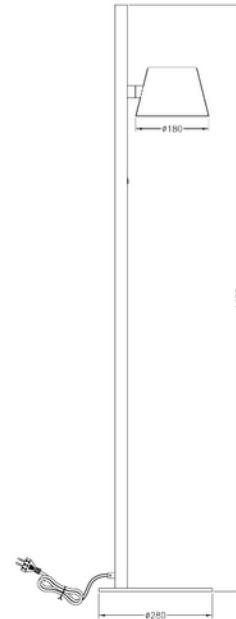

PRODUCT DATA SHEET
Polus Floor E27 Max 40W BK
Art.no: 119032-2

Lighting Solutions

Polus Floor E27 Max 40W BK

Polus Floor is a modern and minimalistic floor lamp that fits right into any room in the house. Height is 145cm and comes with a ON/OFF switch. Not dimmable. The lamp has E27 socket. Light source is sold separately.

| PHOTOMETRIC DATA | |
|-------------------|--------------------------|
| Lightsource Type | Lightsource not included |
| Socket / Cap-Base | E27 |

PRODUCT DATA SHEET
Polus Floor E27 Max 40W BK
Art.no: 119032-2

Lighting Solutions

| DIMENSIONS | |
|-----------------------|--------|
| Width (product) (mm) | 280.0 |
| Height (product) (mm) | 1450.0 |
| Weight (product) (kg) | 4.92 |

| MATERIALS AND SURFACES | |
|------------------------|-------|
| Color | Black |