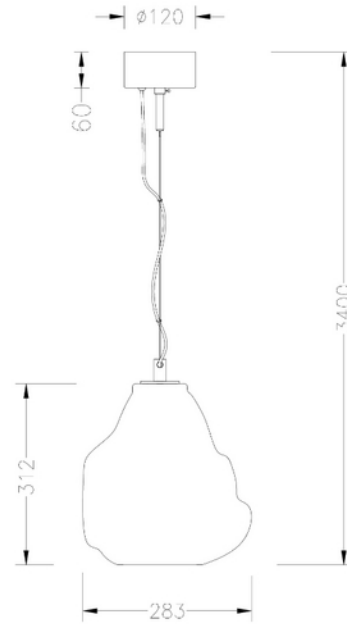

PRODUCT DATA SHEET

Istopio L Pendant smoked glass E27 max 40W 3m cable

Art.no: 119033-16

Lighting Solutions

Istopio L Pendant smoked glass E27 max 40W 3m cable

ELECTRICAL DATA	
Protection Class (system)	2
Dimming (system)	Light bulb dependent
Voltage (system) [V]	230V 50Hz

TECHNICAL DATA	
IP (system)	IP20
Outdoor	No

PHOTOMETRIC DATA	
Lightsource Type	Lightsource not included
Socket / Cap-Base	E27

**PRODUCT DATA SHEET**

Istopio L Pendant smoked glass E27 max 40W 3m cable

Art.no: 119033-16

*Lighting Solutions*

DIMENSIONS	
Width (product) (mm)	283.0
Height (product) (mm)	312.0
Weight (product) (kg)	3.2

MATERIALS AND SURFACES	
Color	Smoked

INSTALLATION AND CONNECTION	
Areas of use	Cafe, Cottage, Hotel, Residence
Mounting	Suspended