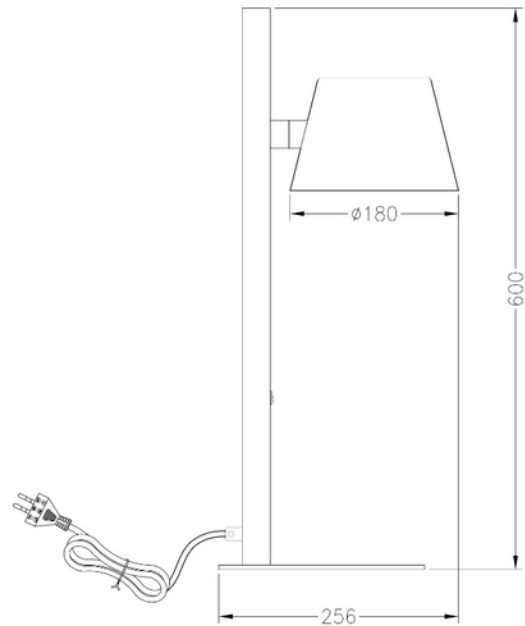

PRODUCT DATA SHEET
Polus Table E27 Max 40W BK
Art.no: 119047-2

Lighting Solutions

Polus Table E27 Max 40W BK

Polus Table is a modern and minimalistic table lamp that fits right into any room in the house. Use it as working light on your desk or as reading light on your bedside. Height is 60cm and comes with a ON/OFF switch. Not dimmable. The lamp has E27 socket. Light source is sold separately.

ELECTRICAL DATA	
Protection Class (system)	2
Dimming (system)	None
Voltage (system) [V]	230V 50Hz

TECHNICAL DATA	
IP (system)	IP20
Outdoor	No

PHOTOMETRIC DATA	
Lightsource Type	Lightsource not included

PRODUCT DATA SHEET
Polus Table E27 Max 40W BK
Art.no: 119047-2

Lighting Solutions

PHOTOMETRIC DATA	
Socket / Cap-Base	E27

DIMENSIONS	
Width (product) (mm)	256.0
Height (product) (mm)	600.0
Weight (product) (kg)	2.34

MATERIALS AND SURFACES	
Color	Black

INSTALLATION AND CONNECTION	
Areas of use	Cafe, Cottage, Hotel, Residence
Mounting	Table
Connection (system)	Euro