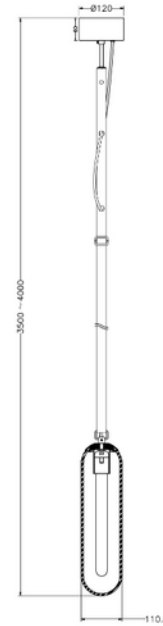

**PRODUCT DATA SHEET**

Tubus Pendant E27 max 25W Opal glass 3m cable  
Art.no: 119097-15

*Lighting Solutions*

## Tubus Pendant E27 max 25W Opal glass 3m cable

ELECTRICAL DATA	
Protection Class (system)	2
Dimming (system)	Light bulb dependent
Voltage (system) [V]	230V 50Hz

TECHNICAL DATA	
IP (system)	IP20
Outdoor	No

PHOTOMETRIC DATA	
Lightsource Type	Lightsource not included
Socket / Cap-Base	E27

**PRODUCT DATA SHEET**

Tubus Pendant E27 max 25W Opal glass 3m cable

Art.no: 119097-15

*Lighting Solutions*

DIMENSIONS	
Width (product) (mm)	110.0
Height (product) (mm)	400.0
Weight (product) (kg)	1.44