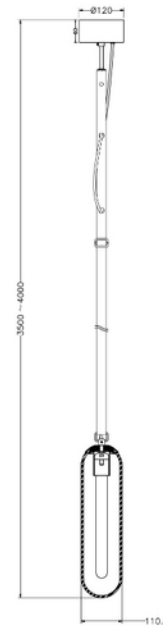

**PRODUCT DATA SHEET**

Tubus Pendant E27 max 25W Smoked glass 3m cable

Art.no: 119097-16

*Lighting Solutions*

Tubus Pendant E27 max 25W Smoked glass 3m cable

Tubus pendant with smoked glass. Delivered with black canopy, 3m cable and leather strap. Leather strap can be adjusted from 300cm to 220cm. Light bulb are not included.

**PRODUCT DATA SHEET**

Tubus Pendant E27 max 25W Smoked glass 3m cable

Art.no: 119097-16

*Lighting Solutions*

DIMENSIONS	
Width (product) (mm)	110.0
Height (product) (mm)	400.0
Weight (product) (kg)	1.44

MATERIALS AND SURFACES	
Color	Smoked