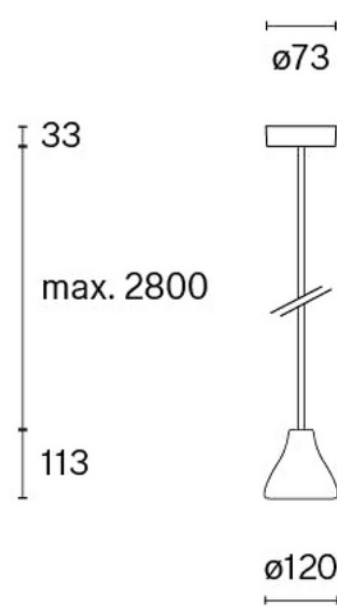

**PRODUCT DATA SHEET**

Bell Pendant W131 Traffic Red Ø12cm GU10

Art.no: 131S13020

*Lighting Solutions*

Bell Pendant W131 Traffic Red Ø12cm GU10

ELECTRICAL DATA	
Protection Class (system)	2
Voltage (system) [V]	230V 50Hz

TECHNICAL DATA	
IP (system)	IP20

PHOTOMETRIC DATA	
Lightsource Type	LED (replaceable)
Socket / Cap-Base	GU10

DIMENSIONS	
Width (product) (mm)	120.0
Height (product) (mm)	113.0

**PRODUCT DATA SHEET**

Bell Pendant W131 Traffic Red Ø12cm GU10

Art.no: 131S13020

*Lighting Solutions*

DIMENSIONS	
Weight (product) (kg)	0.6
Diameter (product) (mm)	120.0

MATERIALS AND SURFACES	
RAL Code	RAL3020
Surface treatment	Powdercoated
Housing Material	Aluminium
Diffuser Material	Polycarbonate