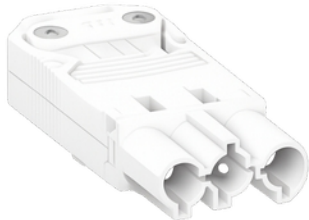

PRODUCT DATA SHEET

18i3 Male plug WH

Art.no: 155500855

Lighting Solutions

18i3 Male plug WH

ELECTRICAL DATA	
Protection Class (system)	1
Voltage (system) [V]	230V 50Hz
Current (A)	16

TECHNICAL DATA	
IP (system)	IP40
Connection 1	18i3 male