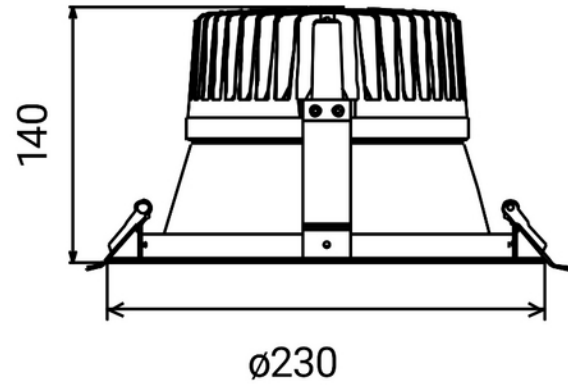

**PRODUCT DATA SHEET**

Situla 3200lm 830 45° 35W WH w/o driver

Art.no: 2103-45-3

*Lighting Solutions*

205-220mm

Situla 3200lm 830 45° 35W WH w/o driver

ELECTRICAL DATA	
Protection Class (system)	2
Dimming (system)	Depending on Driver
Voltage (system) [V]	230V 50Hz

TECHNICAL DATA	
IK (system)	IK06
IP (system)	IP20
Outdoor	No

PHOTOMETRIC DATA	
Efficacy (system) (lm/W)	91
CRI / Ra (>=)	80
CCT (Color Temperature) (K)	3000

**PRODUCT DATA SHEET**

Situla 3200lm 830 45° 35W WH w/o driver

DIMENSIONS	
Width (product) (mm)	230.0
Height (product) (mm)	140.0

MATERIALS AND SURFACES	
Color	White

INSTALLATION AND CONNECTION	
Areas of use	Cafe, Generally, Hotel, Office, Open access areas, School, Shop
Mounting	Recessed, Ceiling
Connection (system)	Depending on driver