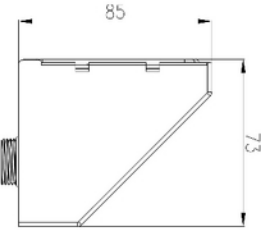

**PRODUCT DATA SHEET**

Sign Today Wall Bracket BK for 2127-2

Art.no: 2130-2

*Lighting Solutions*

## Sign Today Wall Bracket BK for 2127-2

TECHNICAL DATA	
Outdoor	Yes

DIMENSIONS	
Length (product) (mm)	82.0
Width (product) (mm)	75.0
Height (product) (mm)	87.0

MATERIALS AND SURFACES	
Color	Black
Housing Material	Aluminium