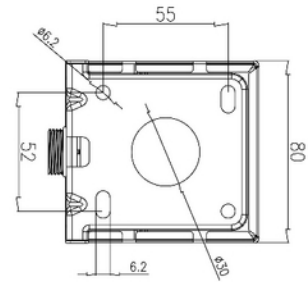

## Sign Today Wall Bracket BK for 2127-2

TECHNICAL DATA	
Outdoor	Yes

DIMENSIONS	
Length (product) (mm)	82.0
Width (product) (mm)	75.0
Height (product) (mm)	87.0

MATERIALS AND SURFACES	
Color	Black
Housing Material	Aluminium