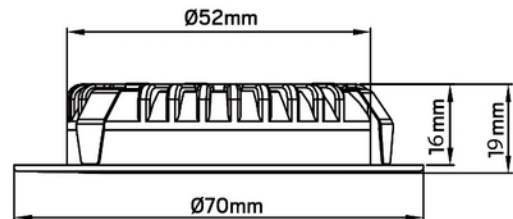

**PRODUCT DATA SHEET**

Aludra 390lm 827 70° 3,2W WH 2m cable w/o driver

Art.no: 2172-70-3

*Lighting Solutions*

## Aludra 390lm 827 70° 3,2W WH 2m cable w/o driver

LED furniture downlight with latest LED technology, with high lumen output. Perfect as illumination in cabinets recessed or surface mounted together with front ring. Includes 2m cable with quickconnect. Extension cables, connector box and front ring are available as accessories. Connects to 350mA LED driver. Voltage 8,9-9,6V pr luminaire. To be connected in series with connector box. Driver must be calculated with regards to voltage (because in series) and power. Both phasecut and DALI-driver can be used as on/off driver (without dimming). On/ Off driver (LED to be wired in serial): 1-5 pcs Q4-350mA-20W-01 Driver 350mA cc (2-58V) 20W IP20 w/3m cable Euro-plug WH Phasecut driver: 1 pc MINID35004NT Driver 350mA cc 4W (6-12V) Phasecut Mini AcTec 2 pcs D35009NT Driver 350mA 9W (13-26V) Phasecut AcTec 2-5 pcs DIM350MA/18W Driver 350mA cc 18W 15-52V PhaseCut-dim AcTEC 3-4 pcs 87500386 Driver 350mA cc(21-42V) LCBI 15W 350mA Basic Phasecut SR ADV 3-5 pcs D35018NT Driver 350mA 18W (26-52V) Phasecut AcTec DALI driver: 1-5 pcs LCM-25DA Driver 350/500/600/700/900/1050mA cc 25W DALI/Push MeanWell 1-7 pcs 127413 Driver 350-1050mA cc 48V 60W MAXI JOLLY AM/PWM US DALI2 TCI 1-10 pcs LCM-40D Driver 350/500/600/700/900/1050mA cc 40W DALI/Push MeanWell

DIMENSIONS	
Width (product) (mm)	70.0
Height (product) (mm)	17.0
Weight (product) (kg)	0.1

MATERIALS AND SURFACES	
Color	White

INSTALLATION AND CONNECTION	
Areas of use	Cottage, Kitchen, Residence, Staircase
Mounting	Recessed, Floor, Furnishings, Furniture
Connection (system)	Mini connector 2m