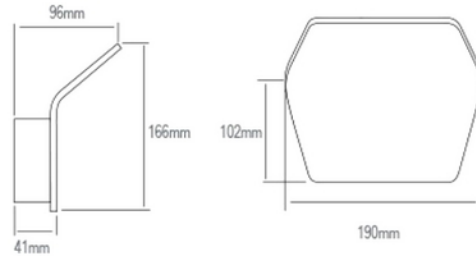

**PRODUCT DATA SHEET**

Keops LED 1000lm 830 9W outdoor wall IP55 Anthracite Dim
Art.no: 2313-2-5

Lighting Solutions

Keops LED 1000lm 830 9W outdoor wall IP55 Anthracite Dim

ELECTRICAL DATA	
Protection Class (system)	1
Dimming (system)	Phase-Cut
Voltage (system) [V]	230V 50Hz

TECHNICAL DATA	
IP (system)	IP55
Outdoor	Yes

PHOTOMETRIC DATA	
Efficacy (system) (lm/W)	104
CRI / Ra (>=)	80
CCT (Color Temperature) (K)	3000
Color Code	830

**PRODUCT DATA SHEET**

Keops LED 1000lm 830 9W outdoor wall IP55 Anthracite Dim

DIMENSIONS	
Length (product) (mm)	190.0
Width (product) (mm)	96.0
Height (product) (mm)	166.0
Weight (product) (kg)	0.95

INSTALLATION AND CONNECTION	
Areas of use	Outdoor
Mounting	Surface, Wall
Connection (system)	Terminal