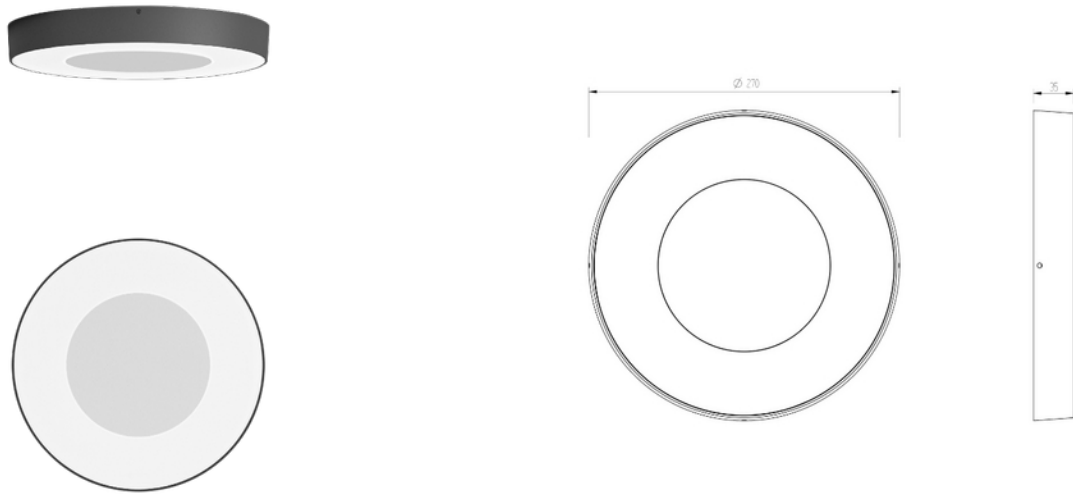

**PRODUCT DATA SHEET**

Canis 2550lm 830 110° 24W Dark Grey

Art.no: 2360-110-7

*Lighting Solutions*

Canis 2550lm 830 110° 24W Dark Grey

**A**

ELECTRICAL DATA	
Protection Class (system)	1
Dimming (system)	None
Voltage (system) [V]	230V 50Hz

TECHNICAL DATA	
IK (system)	IK08
IP (system)	IP54
Outdoor	Yes
Operating temperature (°C)	-20 - 50

PHOTOMETRIC DATA	
Efficacy (system) (lm/W)	57
CRI / Ra (>=)	80

**PRODUCT DATA SHEET**

Canis 2550lm 830 110° 24W Dark Grey

Art.no: 2360-110-7

*Lighting Solutions*

PHOTOMETRIC DATA	
CCT (Color Temperature) (K)	3000
Color Code	830
Lightsource Type	LED (built in)
Socket / Cap-Base	N/A
Lens (Diffuser)	Opal
Forward Voltage LED (max tp=25) (V)	66.0
Driftspenning LED (min tp=65) (V)	60.0

DIMENSIONS	
Width (product) (mm)	270.0
Height (product) (mm)	35.0
Weight (product) (kg)	1.13

INSTALLATION AND CONNECTION	
Areas of use	Generally, Outdoor
Mounting	Surface, Wall, Ceiling
Connection (system)	Terminal