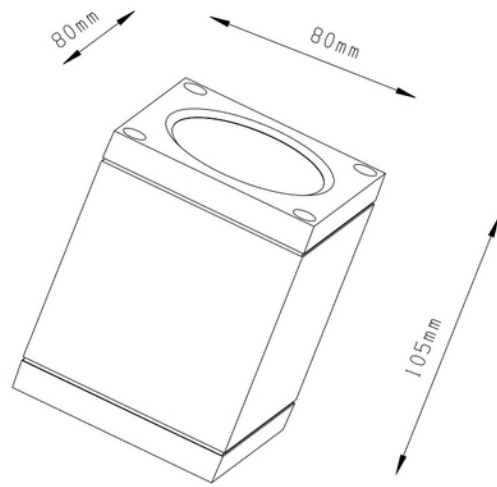

**PRODUCT DATA SHEET**

Gemma Square Downlight 550lm 830 45° 6W Surf D.Grey Phasecut

Art.no: 2375-2-45-7

*Lighting Solutions*

Gemma Square Downlight 550lm 830 45° 6W Surf D.Grey Phasecut

**A**

ELECTRICAL DATA	
Protection Class (system)	1
Dimming (system)	Phase-Cut
Voltage (system) [V]	230V 50Hz

TECHNICAL DATA	
IP (system)	IP65
Outdoor	Yes

PHOTOMETRIC DATA	
Efficacy (system) (lm/W)	29
CRI / Ra (>=)	80

**PRODUCT DATA SHEET**

Gemma Square Downlight 550lm 830 45° 6W Surf D.Grey Phasecut

Art.no: 2375-2-45-7

DIMENSIONS	
Length (product) (mm)	80.0
Width (product) (mm)	80.0
Height (product) (mm)	105.0
Weight (product) (kg)	0.36

MATERIALS AND SURFACES	
RAL Code	RAL7024

INSTALLATION AND CONNECTION	
Areas of use	Cottage, Outdoor, Residence
Mounting	Surface, Ceiling
Connection (system)	Terminal

ENERGY AND CERTIFICATIONS	
CE mark	Yes
Energy Efficiency Class	A

PRODUCT DATA SHEET

Gemma Square Downlight 550lm 830 45° 6W Surf D.Grey Phasecut

Art.no: 2375-2-45-7

Lighting Solutions

LIGHT DISTRIBUTION