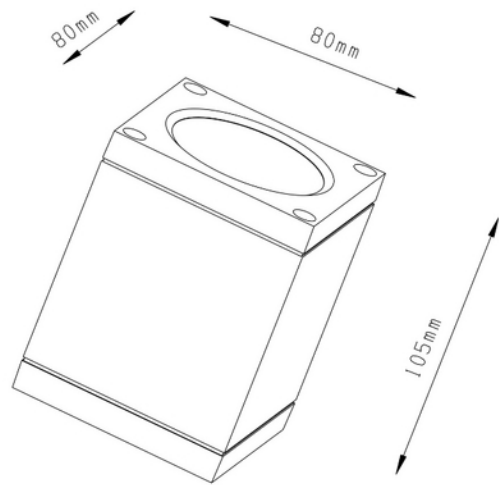

PRODUCT DATA SHEET

Gemma Square Downlight 550lm 830 45° 6W Surf Mount Dark Grey

Art.no: 2375-45-7

Lighting Solutions

Gemma Square Downlight 550lm 830 45° 6W Surf Mount Dark Grey

ELECTRICAL DATA	
Protection Class (system)	1
Dimming (system)	None
Voltage (system) [V]	230V 50Hz

TECHNICAL DATA	
IK (system)	IK08
IP (system)	IP65
Outdoor	Yes
Operating temperature (°C)	-20 - 50

**PRODUCT DATA SHEET**

Gemma Square Downlight 550lm 830 45° 6W Surf Mount Dark Grey

Art.no: 2375-45-7

*Lighting Solutions*

PHOTOMETRIC DATA	
CRI / Ra (>=)	80
CCT (Color Temperature) (K)	3000
Color Code	830
Lightsource Type	LED (built in)
Socket / Cap-Base	N/A
Lens (Diffuser)	Clear
Forward Voltage LED (max tp=25) (V)	12.0
Driftspenning LED (min tp=65) (V)	9.0

DRIVER	
Protection Class (driver)	2
Output Current Tolerance (%)	5.0
Current Ripple (%)	100.0
Leakage current (mA)	0.5
Inrush current I _{max} (A)	10.0

DIMENSIONS	
Length (product) (mm)	80.0
Width (product) (mm)	80.0
Height (product) (mm)	105.0
Weight (product) (kg)	0.36