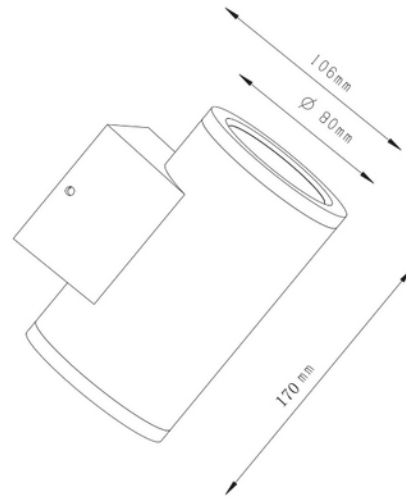

**PRODUCT DATA SHEET**

Gemma GU10 up&amp;down 45° max 2x35W Dark Grey

Art.no: 2380-45-7

*Lighting Solutions*

## Gemma GU10 up&down 45° max 2x35W Dark Grey

ELECTRICAL DATA	
Protection Class (system)	1
Dimming (system)	Light bulb dependent
Voltage (system) [V]	230V 50Hz

TECHNICAL DATA	
IK (system)	IK08
IP (system)	IP54
Outdoor	Yes
Operating temperature (°C)	-20 - 50

PHOTOMETRIC DATA	
Lightsource Type	Lightsource not included
Socket / Cap-Base	GU10

**PRODUCT DATA SHEET**

Gemma GU10 up&amp;down 45° max 2x35W Dark Grey

Art.no: 2380-45-7

*Lighting Solutions***PHOTOMETRIC DATA**

Lens (Diffuser)	Clear
-----------------	-------

**DIMENSIONS**

Length (product) (mm)	106.0
Width (product) (mm)	80.0
Height (product) (mm)	170.0
Weight (product) (kg)	0.58

**MATERIALS AND SURFACES**

Color	Dark Grey
RAL Code	RAL7024