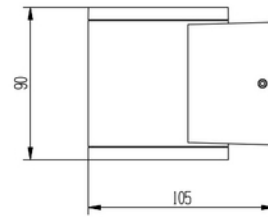

**PRODUCT DATA SHEET**

Gemma GU10 up or down 45° max 35W Dark Grey

Art.no: 2385-45-7

*Lighting Solutions*

Gemma GU10 up or down 45° max 35W Dark Grey

ELECTRICAL DATA	
Protection Class (system)	1
Dimming (system)	Light bulb dependent
Voltage (system) [V]	230V 50Hz

Gemma GU10 up or down 45° max 35W Dark Grey

Art.no: 2385-45-7

*Lighting Solutions*

DIMENSIONS	
Length (product) (mm)	105.0
Height (product) (mm)	80.0
Weight (product) (kg)	0.4
Diameter (product) (mm)	90.0