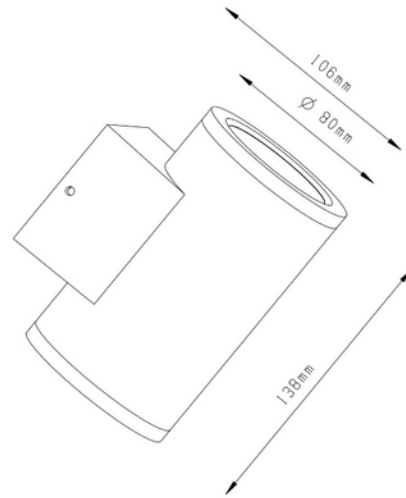

**PRODUCT DATA SHEET**

Gemma Up&Down 500lm 830 45° 2x6W Dark Grey Phasecut
Art.no: 2390-2-45-7

Lighting Solutions

Gemma Up&Down 500lm 830 45° 2x6W Dark Grey Phasecut

A

ELECTRICAL DATA	
Protection Class (system)	1
Dimming (system)	Phase-Cut
Voltage (system) [V]	230V 50Hz

TECHNICAL DATA	
IK (system)	IK08
IP (system)	IP54
Outdoor	Yes
Operating temperature (°C)	-20 - 50

PHOTOMETRIC DATA	
CRI / Ra (>=)	80
CCT (Color Temperature) (K)	3000

**PRODUCT DATA SHEET**

Gemma Up&Down 500lm 830 45° 2x6W Dark Grey Phasecut
Art.no: 2390-2-45-7

Lighting Solutions

PHOTOMETRIC DATA	
Color Code	830
Lightsource Type	LED (built in)
Lens (Diffuser)	Clear

DIMENSIONS	
Length (product) (mm)	106.0
Width (product) (mm)	80.0
Height (product) (mm)	138.0
Weight (product) (kg)	0.58

PRODUCT DATA SHEET

Gemma Up&Down 500lm 830 45° 2x6W Dark Grey Phasecut

Art.no: 2390-2-45-7

Lighting Solutions

LIGHT DISTRIBUTION