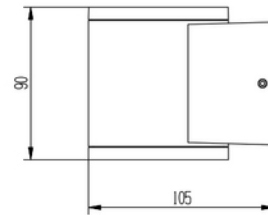

**PRODUCT DATA SHEET**

Gemma Up or Down 360lm 830 45° 6W Dark Grey Phasecut

Art.no: 2395-2-45-7

*Lighting Solutions*

Gemma Up or Down 360lm 830 45° 6W Dark Grey Phasecut

**A**

ELECTRICAL DATA	
Protection Class (system)	1
Dimming (system)	Phase-Cut
Voltage (system) [V]	230V 50Hz

TECHNICAL DATA	
IK (system)	IK08
IP (system)	IP54
Outdoor	Yes

PHOTOMETRIC DATA	
Efficacy (system) (lm/W)	28
CRI / Ra (>=)	80
CCT (Color Temperature) (K)	3000

**PRODUCT DATA SHEET**

Gemma Up or Down 360lm 830 45° 6W Dark Grey Phasecut

DRIVER	
Dimming output type	Amplitude Modulation

DIMENSIONS	
Length (product) (mm)	105.0
Width (product) (mm)	80.0
Height (product) (mm)	90.0
Weight (product) (kg)	0.5

MATERIALS AND SURFACES	
Color	Dark Grey
RAL Code	RAL7024