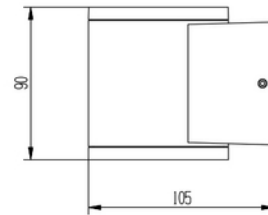

**PRODUCT DATA SHEET**

Gemma Up or Down 360lm 830 45° 6W Dark Grey
Art.no: 2395-45-7

Lighting Solutions

Gemma Up or Down 360lm 830 45° 6W Dark Grey

A

ELECTRICAL DATA	
Protection Class (system)	1
Dimming (system)	None
Voltage (system) [V]	230V 50Hz

TECHNICAL DATA	
IK (system)	IK08
IP (system)	IP54
Outdoor	Yes
Operating temperature (°C)	-20 - 50

PHOTOMETRIC DATA	
Efficacy (system) (lm/W)	28
CRI / Ra (>=)	80

**PRODUCT DATA SHEET**

Gemma Up or Down 360lm 830 45° 6W Dark Grey

DRIVER	
Protection Class (driver)	2
Output Current Tolerance (%)	5.0
Current Ripple (%)	100.0
Leakage current (mA)	0.5
Inrush current I _{max} (A)	10.0

DIMENSIONS	
Length (product) (mm)	105.0
Width (product) (mm)	80.0
Height (product) (mm)	90.0
Weight (product) (kg)	0.5