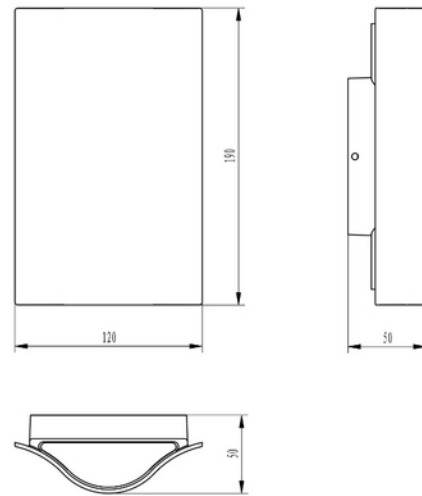

PRODUCT DATA SHEET

Vega 600lm 830 90° 12W Dark Grey

Art.no: 2450-90-7

Lighting Solutions

Vega 600lm 830 90° 12W Dark Grey

A

ELECTRICAL DATA	
Protection Class (system)	1
Dimming (system)	None
Voltage (system) [V]	230V 50Hz

TECHNICAL DATA	
IK (system)	IK08
IP (system)	IP54
Outdoor	Yes
Operating temperature (°C)	-20 - 50

PHOTOMETRIC DATA	
Efficacy (system) (lm/W)	41
CRI / Ra (>=)	80