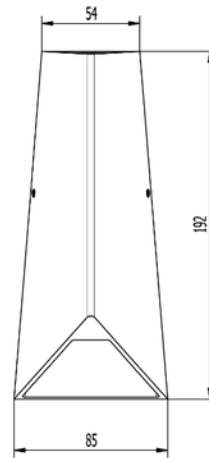

**PRODUCT DATA SHEET**

Yed Up&Down 480lm 830 90° 2x4W Dark Grey Quickconnect

Art.no: 2455-90-7

*Lighting Solutions*

Yed Up&Down 480lm 830 90° 2x4W Dark Grey Quickconnect

**A**

ELECTRICAL DATA	
Protection Class (system)	1
Dimming (system)	None
Voltage (system) [V]	230V 50Hz

TECHNICAL DATA	
IK (system)	IK08
IP (system)	IP54
Outdoor	Yes
Operating temperature (°C)	-20 - 50

PHOTOMETRIC DATA	
Efficacy (system) (lm/W)	51
CRI / Ra (>=)	80

**PRODUCT DATA SHEET**

Yed Up&Down 480lm 830 90° 2x4W Dark Grey Quickconnect

Art.no: 2455-90-7

*Lighting Solutions*

PHOTOMETRIC DATA	
CCT (Color Temperature) (K)	3000
Color Code	830
Socket / Cap-Base	N/A
Lens (Diffuser)	Clear
Forward Voltage LED (max tp=25) (V)	20.0
Driftspenning LED (min tp=65) (V)	18.0

DRIVER	
Protection Class (driver)	2
Output Current Tolerance (%)	5.0
Current Ripple (%)	70.0
Leakage current (mA)	0.5
Inrush current I _{max} (A)	10.0

DIMENSIONS	
Length (product) (mm)	130.0
Width (product) (mm)	85.0
Height (product) (mm)	192.0
Weight (product) (kg)	0.67