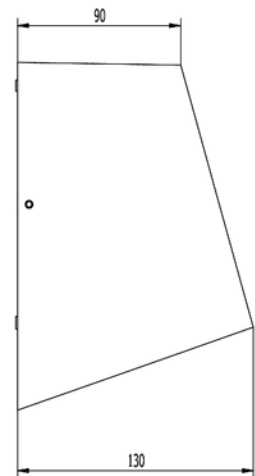

**PRODUCT DATA SHEET**

Yed Up&Down 480lm 830 90° 2x4W Dark Grey Quickconnect

Art.no: 2455-90-7

*Lighting Solutions*

Yed Up&Down 480lm 830 90° 2x4W Dark Grey Quickconnect

**A**

ELECTRICAL DATA	
Protection Class (system)	1
Dimming (system)	None
Voltage (system) [V]	230V 50Hz

TECHNICAL DATA	
IK (system)	IK08
IP (system)	IP54
Outdoor	Yes
Operating temperature (°C)	-20 - 50

PHOTOMETRIC DATA	
Efficacy (system) (lm/W)	51
CRI / Ra (>=)	80

**PRODUCT DATA SHEET**

Yed Up&Down 480lm 830 90° 2x4W Dark Grey Quickconnect

DRIVER	
Protection Class (driver)	2
Output Current Tolerance (%)	5.0
Current Ripple (%)	70.0
Leakage current (mA)	0.5
Inrush current I _{max} (A)	10.0

DIMENSIONS	
Length (product) (mm)	130.0
Width (product) (mm)	85.0
Height (product) (mm)	192.0
Weight (product) (kg)	0.67