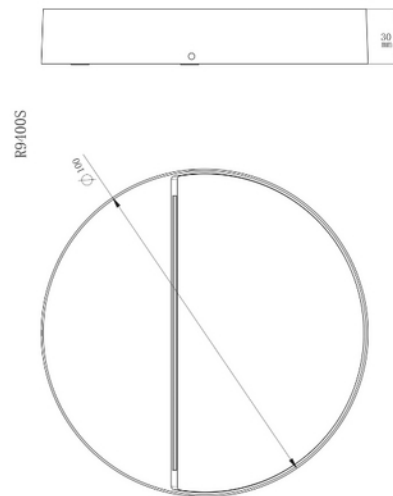

**PRODUCT DATA SHEET**

Chara Round 300lm 830 4W Dark Grey

Art.no: 2495-45-7

*Lighting Solutions*

## Chara Round 300lm 830 4W Dark Grey

This luminaire has a robust construction and is made from die cast aluminum with a very durable anthracite grey surface. Chara Round is very suitable for use in exterior staircases and facades where you want a discreet but good light.

Chara Round 300lm 830 4W Dark Grey

Art.no: 2495-45-7

*Lighting Solutions*

PHOTOMETRIC DATA	
Efficacy (system) (lm/W)	32
CRI / Ra (>=)	80
CCT (Color Temperature) (K)	3000
Color Code	830
Socket / Cap-Base	N/A
Lens (Diffuser)	Clear
Lifetime (h)	L80B50: 50 000
Forward Voltage LED (max tp=25) (V)	10.0
Driftspenning LED (min tp=65) (V)	9.0

DRIVER	
Protection Class (driver)	2
Output Current Tolerance (%)	5.0
Current Ripple (%)	35.0
Leakage current (mA)	0.5
Inrush current I <sub>max</sub> (A)	10.0

DIMENSIONS	
Width (product) (mm)	100.0
Height (product) (mm)	30.0
Weight (product) (kg)	0.21