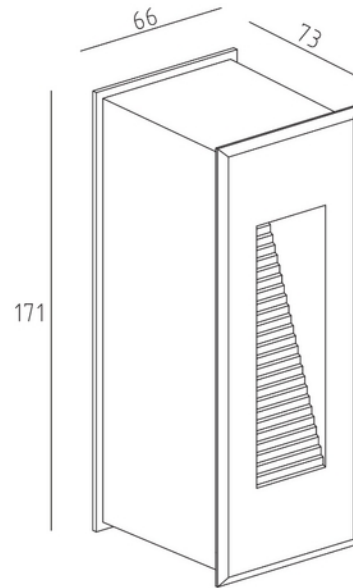

PRODUCT DATA SHEET
Wall 3x1W 830 20° Antracite
Art.no: 2513-LED

Lighting Solutions

Wall 3x1W 830 20° Antracite

Recessed luminaire for outdoor use.

ELECTRICAL DATA	
Protection Class (system)	1
Voltage (system) [V]	230V 50Hz

TECHNICAL DATA	
IP (system)	IP65
Outdoor	Yes

PHOTOMETRIC DATA	
CRI / Ra (>=)	80
CCT (Color Temperature) (K)	3000
Color Code	830
Lightsource Type	LED (built in)

PRODUCT DATA SHEET
Wall 3x1W 830 20° Antracite
Art.no: 2513-LED

Lighting Solutions

PHOTOMETRIC DATA	
Socket / Cap-Base	N/A
Lifetime (h)	50 000

DIMENSIONS	
Length (product) (mm)	73.0
Width (product) (mm)	66.0
Height (product) (mm)	171.0

MATERIALS AND SURFACES	
Color	Antracite
Housing Material	Aluminium