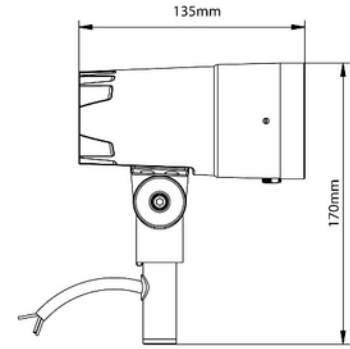

**PRODUCT DATA SHEET**

Avior Zoom 18°-60° 600lm 830 11W Dark Grey 1,5m Cable
 Art.no: 2530-30-7

*Lighting Solutions*

Avior Zoom 18°-60° 600lm 830 11W Dark Grey 1,5m Cable

Avior is used outdoors in gardens to light up specific items and decors. The unique zoom patent makes it possible to vary beam angle from between 18 – and 60 degrees making this model highly versatile. Spike for ground installation are included. Bracket for ground/wall mounting can be purchased separately.

DIMENSIONS	
Length (product) (mm)	135.0
Width (product) (mm)	70.0
Height (product) (mm)	170.0
Weight (product) (kg)	0.9

MATERIALS AND SURFACES	
Color	Dark Grey

PRODUCT DATA SHEET

Avior Zoom 18°-60° 600lm 830 11W Dark Grey 1,5m Cable