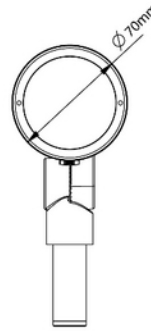

**PRODUCT DATA SHEET**

Avior Zoom 18°-60° 600lm 830 11W Dark Grey 1,5m Cable
 Art.no: 2530-30-7

*Lighting Solutions*

Avior Zoom 18°-60° 600lm 830 11W Dark Grey 1,5m Cable

Avior is used outdoors in gardens to light up specific items and decors. The unique zoom patent makes it possible to vary beam angle from between 18 – and 60 degrees making this model highly versatile. Spike for ground installation are included. Bracket for ground/wall mounting can be purchased separately.

Avior Zoom 18°-60° 600lm 830 11W Dark Grey 1,5m Cable

Art.no: 2530-30-7

*Lighting Solutions*

PHOTOMETRIC DATA	
Efficacy (system) (lm/W)	55
CRI / Ra (>=)	80
CCT (Color Temperature) (K)	3000
Color Code	830
Socket / Cap-Base	N/A
Lens (Diffuser)	Clear
Lifetime (h)	50 000
Forward Voltage LED (max tp=25) (V)	38.0
Driftspenning LED (min tp=65) (V)	32.0

DIMENSIONS	
Length (product) (mm)	135.0
Width (product) (mm)	70.0
Height (product) (mm)	170.0
Weight (product) (kg)	0.9

MATERIALS AND SURFACES	
Color	Dark Grey

PRODUCT DATA SHEET

Avior Zoom 18°-60° 600lm 830 11W Dark Grey 1,5m Cable