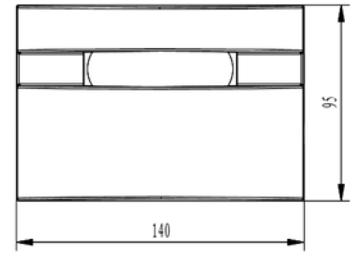

PRODUCT DATA SHEET

Skat 330lm 830 4° 6W Quickconnect Dark Grey

Art.no: 2535-4-7

Lighting Solutions

Skat 330lm 830 4° 6W Quickconnect Dark Grey

A

ELECTRICAL DATA	
Protection Class (system)	1
Dimming (system)	None
Voltage (system) [V]	230V 50Hz

TECHNICAL DATA	
IK (system)	IK08
IP (system)	IP65
Outdoor	Yes
Operating temperature (°C)	-20 - 50

PHOTOMETRIC DATA	
Efficacy (system) (lm/W)	15
CRI / Ra (>=)	80