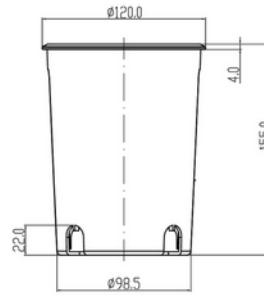

**PRODUCT DATA SHEET**

Regor 600lm 830 25° 6W Brushed Steel

Art.no: 2565-25-1

*Lighting Solutions*

Regor 600lm 830 25° 6W Brushed Steel

ELECTRICAL DATA	
Protection Class (system)	1
Dimming (system)	Phase-Cut
Voltage (system) [V]	230V 50Hz

TECHNICAL DATA	
IK (system)	IK10
IP (system)	IP67
Outdoor	Yes
Operating temperature (°C)	-20 - 50

PHOTOMETRIC DATA	
Efficacy (system) (lm/W)	38
CRI / Ra (>=)	80

**PRODUCT DATA SHEET**

Regor 600lm 830 25° 6W Brushed Steel

Art.no: 2565-25-1

*Lighting Solutions*

PHOTOMETRIC DATA	
CCT (Color Temperature) (K)	3000
Color Code	830
Socket / Cap-Base	N/A
Lens (Diffuser)	Clear

DIMENSIONS	
Width (product) (mm)	120.0
Height (product) (mm)	155.0
Weight (product) (kg)	0.9