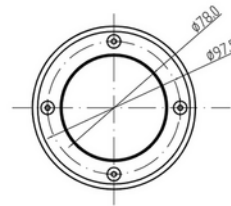

**PRODUCT DATA SHEET**

Regor 600lm 830 25° 6W Brushed Steel

Art.no: 2565-25-1

*Lighting Solutions*

Regor 600lm 830 25° 6W Brushed Steel

ELECTRICAL DATA	
Protection Class (system)	1
Dimming (system)	Phase-Cut
Voltage (system) [V]	230V 50Hz

TECHNICAL DATA	
IK (system)	IK10
IP (system)	IP67
Outdoor	Yes
Operating temperature (°C)	-20 - 50

PHOTOMETRIC DATA	
Efficacy (system) (lm/W)	38
CRI / Ra (>=)	80

**PRODUCT DATA SHEET**

Regor 600lm 830 25° 6W Brushed Steel

Art.no: 2565-25-1

*Lighting Solutions*

PHOTOMETRIC DATA	
CCT (Color Temperature) (K)	3000
Color Code	830
Socket / Cap-Base	N/A
Lens (Diffuser)	Clear

DIMENSIONS	
Width (product) (mm)	120.0
Height (product) (mm)	155.0
Weight (product) (kg)	0.9