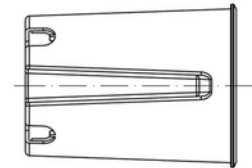

PRODUCT DATA SHEET

Regor 600lm 830 25° 6W Brushed Steel

Art.no: 2565-25-1

Lighting Solutions

Regor 600lm 830 25° 6W Brushed Steel

ELECTRICAL DATA	
Protection Class (system)	1
Dimming (system)	Phase-Cut
Voltage (system) [V]	230V 50Hz

TECHNICAL DATA	
IK (system)	IK10
IP (system)	IP67
Outdoor	Yes
Operating temperature (°C)	-20 - 50

PHOTOMETRIC DATA	
Efficacy (system) (lm/W)	38
CRI / Ra (>=)	80