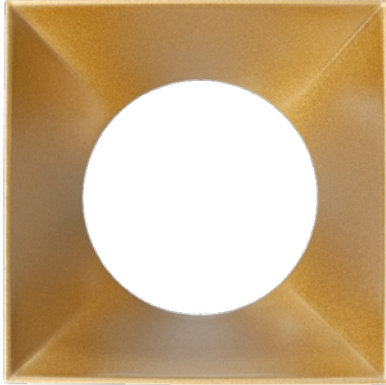

PRODUCT DATA SHEET
Kappa Rise Front Ring Gold
Art.no: 3510-6

Lighting Solutions

Kappa Rise Front Ring Gold

CE

MATERIALS AND SURFACES	
Color	Gold

ENERGY AND CERTIFICATIONS	
CE mark	Yes