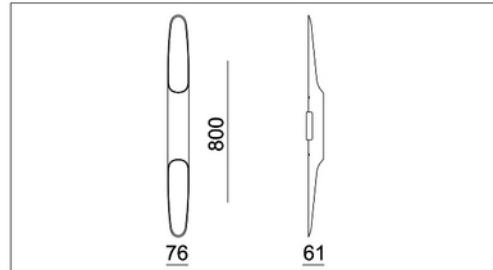

**PRODUCT DATA SHEET**

Mirach 2x700lm 2x6W 927 BK/GD phasecut

Art.no: 3538-26

*Lighting Solutions*

Mirach 2x700lm 2x6W 927 BK/GD phasecut

ELECTRICAL DATA	
Protection Class (system)	1
Dimming (system)	Phase-Cut
Voltage (system) [V]	230V 50Hz

TECHNICAL DATA	
IP (system)	IP20
Outdoor	No

PHOTOMETRIC DATA	
Efficacy (system) (lm/W)	61
CRI / Ra (>=)	90
CCT (Color Temperature) (K)	2700
Color Code	927

**PRODUCT DATA SHEET**

Mirach 2x700lm 2x6W 927 BK/GD phasecut

Art.no: 3538-26

*Lighting Solutions*

PHOTOMETRIC DATA	
Lightsource Type	LED (built in)
Socket / Cap-Base	N/A
Lens (Diffuser)	Clear
Manufacturer (light source)	Bridgelux

DRIVER	
Manufacturer (driver)	HEP

DIMENSIONS	
Length (product) (mm)	800.0
Width (product) (mm)	76.0
Height (product) (mm)	61.0
Weight (product) (kg)	1.0