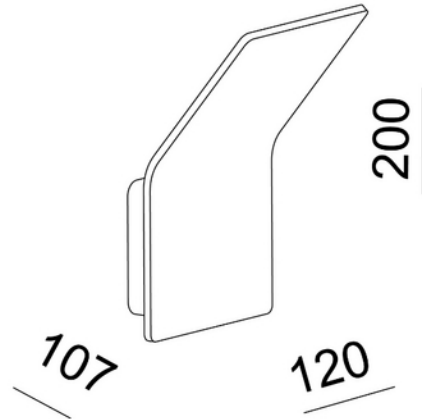

PRODUCT DATA SHEET

Mira 650lm 927 6,1W WH Phasecut

Art.no: 3541-3

Lighting Solutions

Mira 650lm 927 6,1W WH Phasecut

ELECTRICAL DATA	
Protection Class (system)	1
Dimming (system)	Phase-Cut
Voltage (system) [V]	230V 50Hz

TECHNICAL DATA	
IP (system)	IP20
Outdoor	No

PHOTOMETRIC DATA	
CRI / Ra (>=)	90
CCT (Color Temperature) (K)	2700
Color Code	927
Manufacturer (light source)	Bridgelux