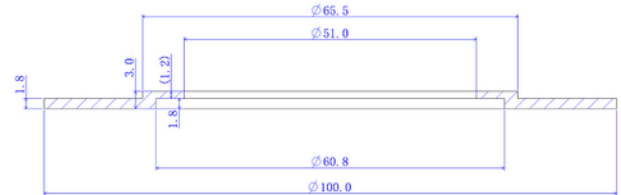

**PRODUCT DATA SHEET**

Tania Mini Basic Rehab Ring Ø66-86mm WH
Art.no: 3560-3

Lighting Solutions

Tania Mini Basic Rehab Ring Ø66-86mm WH

White rehab ring for Tania Mini Basic. To be used in existing hole for Ø66-100mm.

DIMENSIONS	
Height (product) (mm)	1.8
Diameter (product) (mm)	100.0

MATERIALS AND SURFACES	
Color	White