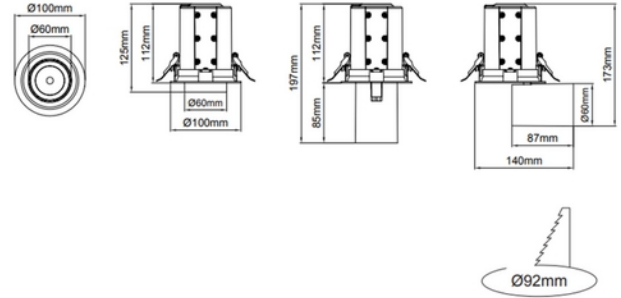

PRODUCT DATA SHEET

Aram Mini Single Round 1650lm 930 40° 15W WH 18i3
Art.no: 40820-7-40-3

Lighting Solutions

Aram Mini Single Round 1650lm 930 40° 15W WH 18i3

ELECTRICAL DATA	
Protection Class (system)	2
Dimming (system)	None
Voltage (system) [V]	230V 50Hz

TECHNICAL DATA	
IP (system)	IP20
Outdoor	No

PHOTOMETRIC DATA	
CRI / Ra (>=)	90
CCT (Color Temperature) (K)	3000
Color Code	930
Lightsource Type	LED (built in)