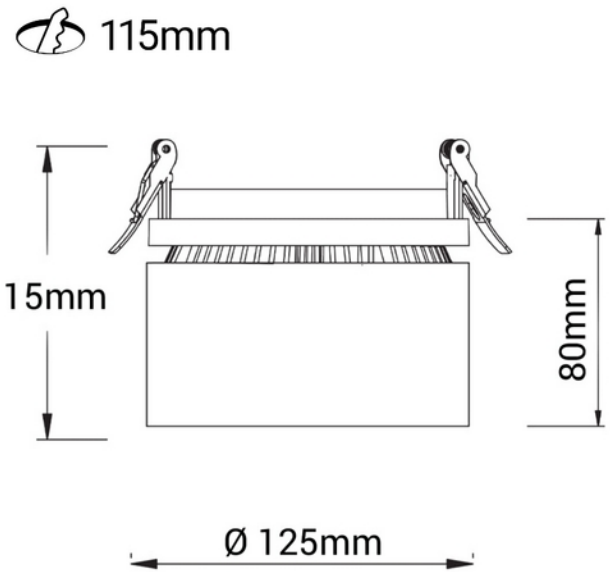

PRODUCT DATA SHEET

Suri Recessed 3000lm 830 30° 32W WH 18i3
Art.no: 6566-30-3

Lighting Solutions

Suri Recessed 3000lm 830 30° 32W WH 18i3

ELECTRICAL DATA	
Protection Class (system)	2
Dimming (system)	None
Voltage (system) [V]	230V 50Hz

TECHNICAL DATA	
IP (system)	IP20
Outdoor	No

PHOTOMETRIC DATA	
Efficacy (system) (lm/W)	78
CRI / Ra (>=)	80
CCT (Color Temperature) (K)	3000
Color Code	830