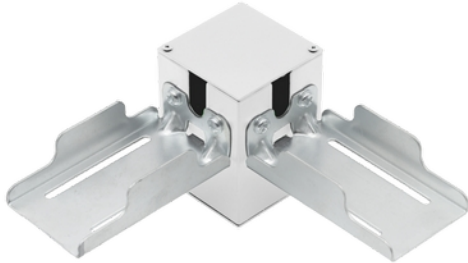

PRODUCT DATA SHEET
Force Plus L-Connector WH
Art.no: 6950-11-3

Lighting Solutions

Force Plus L-Connector WH

MATERIALS AND SURFACES

Color	White
-------	-------