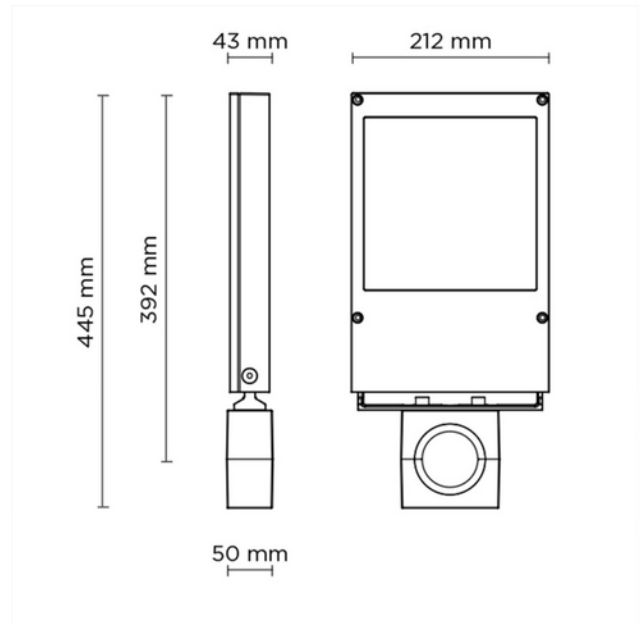

**PRODUCT DATA SHEET**

Book Pole-Top Maxi 840 1x36W Ø60mm adapter RAL7016 5m cable

Art.no: 803002

*Lighting Solutions*

## Book Pole-Top Maxi 840 1x36W Ø60mm adapter RAL7016 5m cable

This square pole-top mounted floodlight is designed for outdoor installation on poles with diameters of either 60 mm. Constructed from phospho-chromatised and polyester powder-coated die-cast copper-free aluminum, it ensures durability and resilience against outdoor conditions. The floodlight features tempered safety glass, a moulded silicone gasket, and stainless steel screws for added protection. Included is a versatile flange suitable for pole diameters of 60 mm or 76 mm, providing flexibility in installation. The illumination is powered by 12 or 24 CREE XP-G2 LEDs known for their efficiency and brightness. The built-in LED driver operates on 220-240V and 50-60Hz, streamlining the installation process. With an IP65 rating, this floodlight offers high-level protection against dust and water, making it ideal for diverse outdoor applications, such as lighting up parking lots, pathways, or any outdoor space requiring effective illumination.

ELECTRICAL DATA	
Dimming (system)	None
Voltage (system) [V]	230V 50Hz

TECHNICAL DATA	
IP (system)	IP65

**PRODUCT DATA SHEET**

Book Pole-Top Maxi 840 1x36W Ø60mm adapter RAL7016 5m cable  
Art.no: 803002

*Lighting Solutions*

PHOTOMETRIC DATA	
CRI / Ra (>=)	80
CCT (Color Temperature) (K)	4000
Color Code	840

DIMENSIONS	
Length (product) (mm)	445.0
Width (product) (mm)	212.0
Height (product) (mm)	43.0
Weight (product) (kg)	3.0