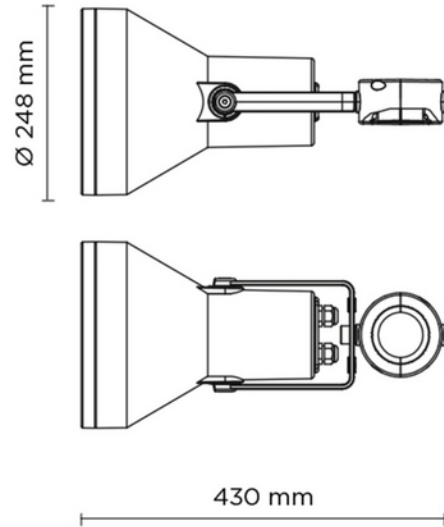

**PRODUCT DATA SHEET**

Flash Pole Mega 840 55W Ø76mm adapter RAL7016 5m cable
Art.no: 805010

Lighting Solutions

Flash Pole Mega 840 55W Ø76mm adapter RAL7016 5m cable

230V
50Hz

IP65

Round pole-mounted floodlight designed for outdoor installation on a pole with a diameter of Ø76mm. The body is made of phospho-chromatised and polyester powder-coated die-cast copper-free aluminum, featuring tempered safety glass, a molded silicone gasket, and stainless steel screws. A clamp for poles with a diameter of Ø76mm is included. It comes with a built-in LED driver operating at 220-240V, 50-60Hz, equipped with 1 CREE CXB 3070 COB LED. The floodlight has an IP65 rating.

ELECTRICAL DATA

Dimming (system)	None
Voltage (system) [V]	230V 50Hz

TECHNICAL DATA

IP (system)	IP65
-------------	------

**PRODUCT DATA SHEET**

Flash Pole Mega 840 55W Ø76mm adapter RAL7016 5m cable
Art.no: 805010