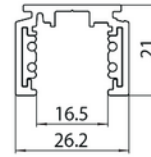

PRODUCT DATA SHEET
Track Evo 48V ST1 1m BK DALI
Art.no: 9500-ST1E-1-2

Lighting Solutions

Track Evo 48V ST1 1m BK DALI

Black 1m EVO ST1 48V DALI track for surface or pendant installation

ELECTRICAL DATA	
Protection Class (system)	3
Voltage (system) [V]	48VDC
Current (A)	15

TECHNICAL DATA	
IP (system)	IP20
Outdoor	No
Track Family	48V EVO ST1
Track Subgroup	Track

PHOTOMETRIC DATA	
Dimmable (light source)	Yes

PRODUCT DATA SHEET
Track Evo 48V ST1 1m BK DALI
Art.no: 9500-ST1E-1-2

Lighting Solutions

DIMENSIONS	
Length (product) (mm)	100.0
Width (product) (mm)	26.2
Height (product) (mm)	21.0

MATERIALS AND SURFACES	
Color	Black
RAL Code	RAL9005
Housing Material	Aluminium

INSTALLATION AND CONNECTION	
Areas of use	Cottage, Hotel, Residence, Restaurant, Shop, Showroom
Mounting	Suspended, Ceiling