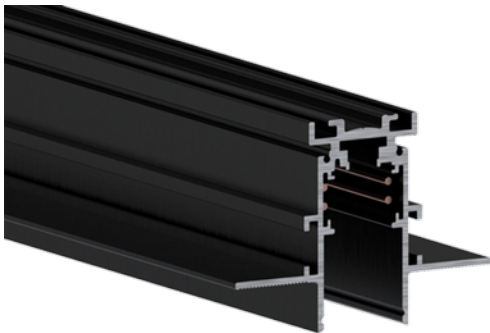

**PRODUCT DATA SHEET**

Track Evo 48V Recessed ST5 1m BK DALI

Art.no: 9500-ST5E-1-2

*Lighting Solutions*

Track Evo 48V Recessed ST5 1m BK DALI

Black 1m EVO ST5 48V DALI track for trimless installation

ELECTRICAL DATA	
Protection Class (system)	3
Voltage (system) [V]	48VDC
Current (A)	15

TECHNICAL DATA	
IP (system)	IP20
Outdoor	No
Track Family	48V EVO ST5
Track Subgroup	Track Recessed

PHOTOMETRIC DATA	
Dimmable (light source)	Yes

**PRODUCT DATA SHEET**

Track Evo 48V Recessed ST5 1m BK DALI

Art.no: 9500-ST5E-1-2

*Lighting Solutions*

DIMENSIONS	
Length (product) (mm)	100.0
Width (product) (mm)	74.0
Height (product) (mm)	54.0

MATERIALS AND SURFACES	
Color	Black
RAL Code	RAL9005
Housing Material	Aluminium