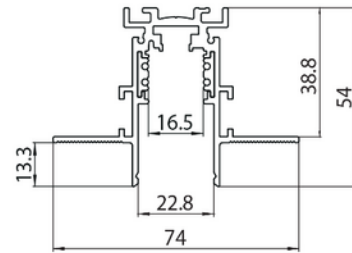

**PRODUCT DATA SHEET**

Track Evo 48V Recessed ST5 1m BK DALI

Art.no: 9500-ST5E-1-2

*Lighting Solutions*

Track Evo 48V Recessed ST5 1m BK DALI

Black 1m EVO ST5 48V DALI track for trimless installation

ELECTRICAL DATA	
Protection Class (system)	3
Voltage (system) [V]	48VDC
Current (A)	15

TECHNICAL DATA	
IP (system)	IP20
Outdoor	No
Track Family	48V EVO ST5
Track Subgroup	Track Recessed

PHOTOMETRIC DATA	
Dimmable (light source)	Yes

**PRODUCT DATA SHEET**

Track Evo 48V Recessed ST5 1m BK DALI

Art.no: 9500-ST5E-1-2

*Lighting Solutions*

DIMENSIONS	
Length (product) (mm)	100.0
Width (product) (mm)	74.0
Height (product) (mm)	54.0

MATERIALS AND SURFACES	
Color	Black
RAL Code	RAL9005
Housing Material	Aluminium