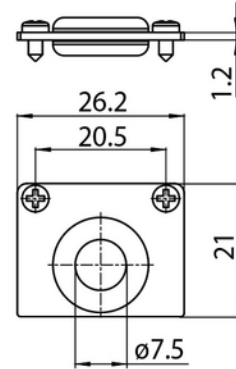

**PRODUCT DATA SHEET**

Track Evo 48V ST1 End cap with hole for cable BK
Art.no: 9504-ST1-F-2

Lighting Solutions

**9504/ST1-...-F**

Track Evo 48V ST1 End cap with hole for cable BK

Black end cap for Track Evo 48V ST1 with hole for cable. Screws included.

TECHNICAL DATA	
Outdoor	No

DIMENSIONS	
Length (product) (mm)	26.2
Width (product) (mm)	1.2
Height (product) (mm)	21.0

MATERIALS AND SURFACES	
Color	Black
Housing Material	Metal

ENERGY AND CERTIFICATIONS	
CE mark	Yes