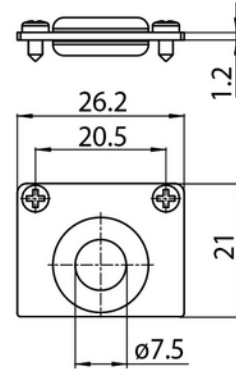

**PRODUCT DATA SHEET**

Track Evo 48V ST1 End cap with hole for cable WH  
Art.no: 9504-ST1-F-3

*Lighting Solutions*

**9504/ST1-...-F**

## Track Evo 48V ST1 End cap with hole for cable WH

White end cap for Track Evo 48V ST1 with hole for cable. Included screw

TECHNICAL DATA	
Outdoor	No

DIMENSIONS	
Length (product) (mm)	26.2
Width (product) (mm)	1.2
Height (product) (mm)	21.0

MATERIALS AND SURFACES	
Color	White
Housing Material	Metal

ENERGY AND CERTIFICATIONS	
CE mark	Yes

**PRODUCT DATA SHEET**

Track Evo 48V ST1 End cap with hole for cable WH

Art.no: 9504-ST1-F-3

*Lighting Solutions*